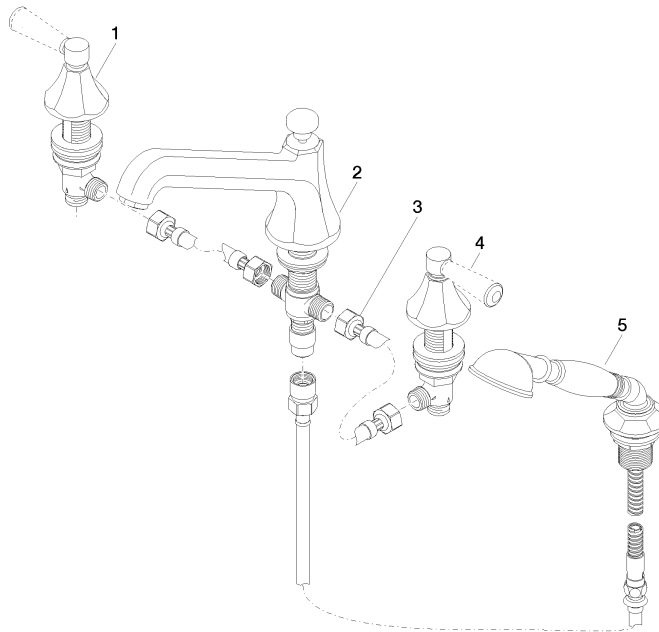

27 502 370

- 225mm projection
- complete hand shower set: normal flow
- spout: circular, air-enriched flow
- complete hand shower set with anti-scale system
- automatic bath/shower diverter
- height of mixer 185 mm
- height up to aerator 140 mm
- hole diameter valve 32 mm
- hole diameter spout 32 mm
- hole diameter for complete hand shower set 32 mm
- rosette for spout Ø 70mm
- rosette for complete hand shower set Ø 60mm
- rosette for deck valve Ø 60mm
- metal shower hose 1750mm with integrated anti-twist protection
- max. spout flow rate 23 l/min
- max. flow for complete hand shower set 6.8 l/min

Intrinsic protection against back flow.

Note: Local building codes may require the use of an anti-scald device. Please refer to remote pressure balance valve (35 910 970 90)

	Chrome	27 502 370-00
	Brushed Platinum	27 502 370-06
	Platinum	27 502 370-08
	Durabrand (23kt Gold)	27 502 370-09
	Brushed Durabrand (23kt Gold)	27 502 370-28
	Brushed Dark Platinum	27 502 370-99

27 502 370

Parts for other finishes can be found here: [Brushed](#)
[Platinum](#)

Spare parts list

No.	Item Number	Name	Quantity used	Delivery time
1	20 000 370-00	side panel	1	60
2	13 502 380-00	spout	1	60
3	12 502 970 90	High pressure hose 1/2" x 1/2" x 400 mm -	2	2
4	20 000 371-00	side panel	1	60
5	27 703 370-00	shower set	1	60